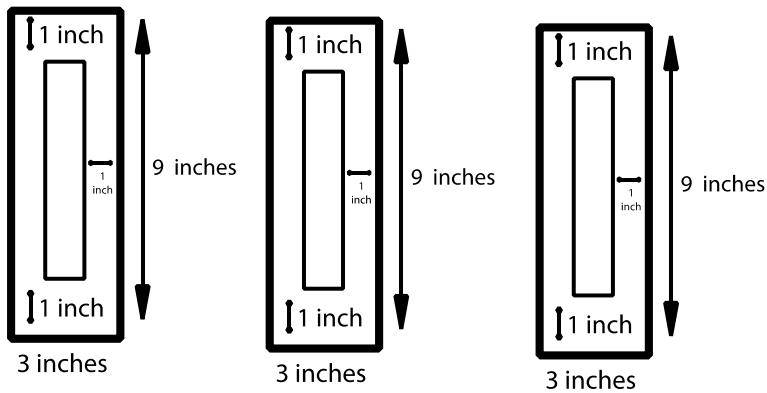

ASSIGNMENT

Medium: Pastel on Pumice Board

Part 1- Warm and Cool Blacks

Create a 5-step value scale of a Warm Black

Create a second 5-step value scale of a Cool Black

Part 2- Intensity Study

Create a 6-step intensity scale of with Red on one side and green on the other

Part 3- Temperature Study

Create a 7-step Temperature scale of Blue

Create a 7-step Temperature scale of Red

Create a 7-step Temperature scale of Yellow

Warm and Cool Valules Scales

Intensity Scale

Temperature Scales